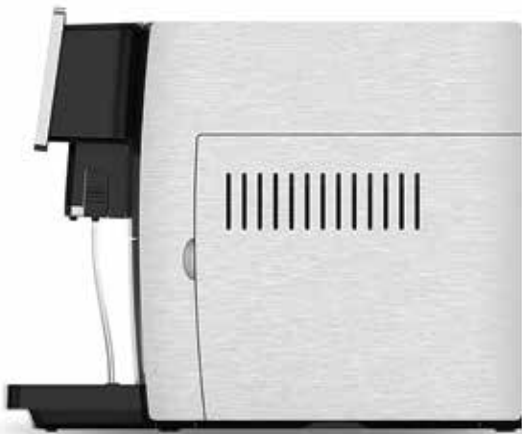

# Apollo 8

### Features:

- Touch Screen: Capacitive sensing touch screen display
- Display: 7 inch HD (pixel: 1024 x 600)
- Single cup volume range: 20 - 250 ml
- Capacity of Water tank: 1.8L
- Capacity bean container: 160g
- Capacity of grounds box: 10PCS
- Coffee grind range of single cup: 7 - 12g
- Net weight: 13kg
- Overall dimensions: L463mm x W283mm x H365mm